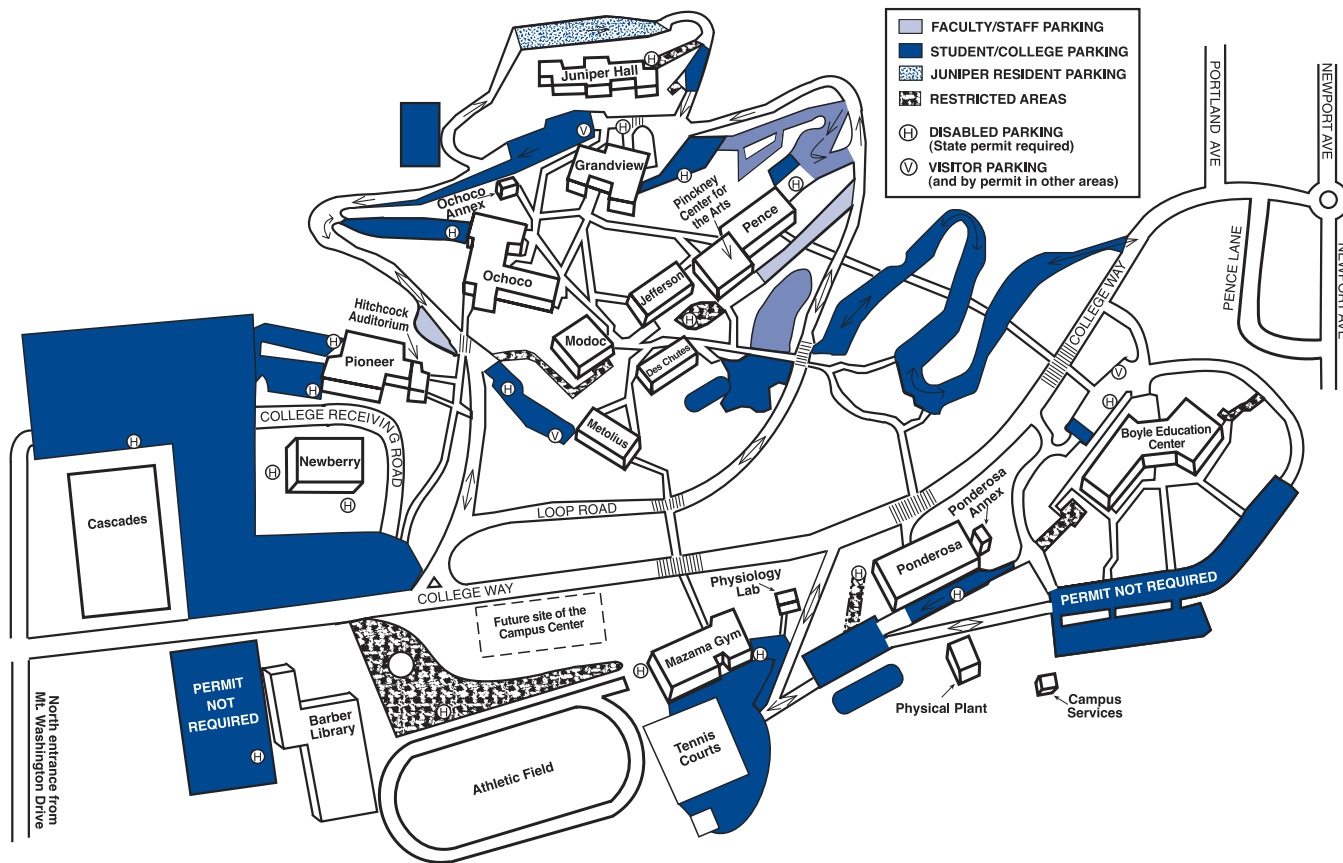

# OSU-Cascades Campus Map

- 1. Boyle Education Center**  
Admissions  
Adult Basic Education (ABE)  
COCC Foundation  
Cascade Deli  
Cashier  
Christiansen Board Room  
College Relations  
Continuing Education  
Counseling  
Disability Services  
Enrollment Services  
Financial Aid  
Grants  
Information Office  
President's Office  
Registration/Student Records  
VP for Institutional Advancement
- 2. Ponderosa**  
Professional Technical Programs
- 3. Mazama**  
Dance Studio  
Fitness Center  
Gymnasium  
Health & Human Performance

- 4. Physiology Lab**
- 5. Metolius**  
Fiscal Services  
Human Resources  
Instructional Deans  
VP, Chief Financial Officer  
VP for Instruction
- 6. Deschutes**
- 7. Humanities**
- 8. Modoc**  
Social Science  
William Robinson Room  
Humanities
- 9. Jefferson**  
Developmental Studies  
Humanities
- 10. Pinckney Center**  
Art Gallery
- 11. Pence**  
Fine and Performing Arts  
Photography Lab
- 12. Juniper Hall**  
Residence Hall
- 13. Grandview Student Center**  
Business Administration  
Food Service  
Multicultural Center  
North/South Sisters Rooms

- Student Health Services  
Student Life  
Student Council  
Student Government  
*The Broadside*, Student Newspaper
- 14. Ochoco Annex**  
Allied Health
- 15. Ochoco**  
Allied Health  
Nursing  
Science
- 16. Pioneer**  
Computer Lab  
Computer and Information Systems  
Information Technology  
Health Information Tech  
Hitchcock Auditorium  
Mathematics
- 17. Newberry**  
Bookstore  
Copy Center  
Mail Services  
OSU-Cascades
- 18. Tennis Courts**
- 19. Track**