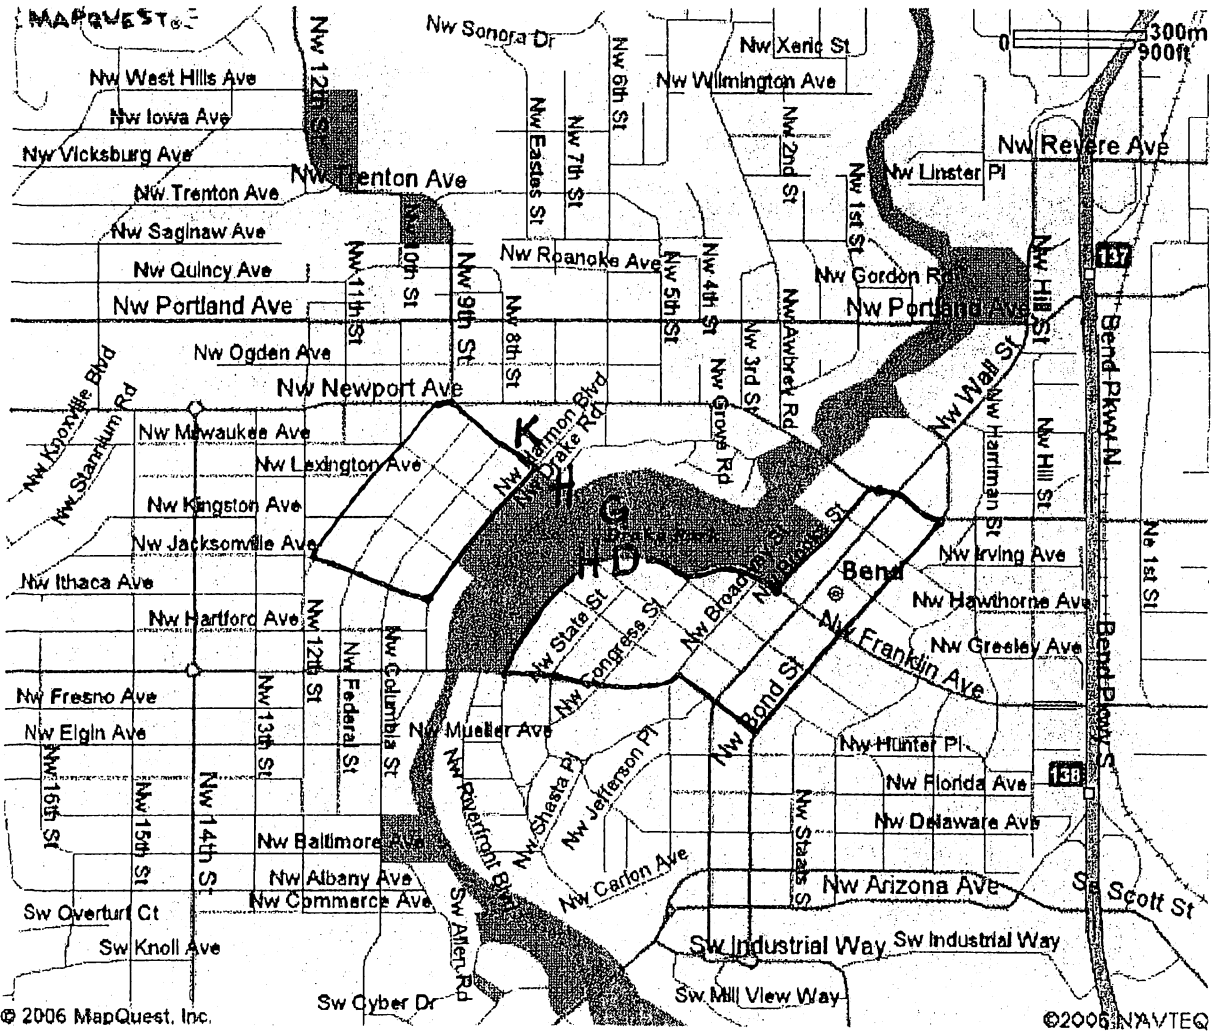

2007 OSU-Cascades Campus Commencement Parking

Suggested Parking area _____

Kenwood Elementary School K

Graduation Ceremony G

Handicapped Parking H

Drop-Off Parking D

Graduate Parking: Please park on the west side of the Deschutes River (see outline on map of suggested area).

Guest Parking: Please park on the east side of the Deschutes River (see outline on map of suggested area). The neighborhood surrounding Drake Park will be limited to parking on one side of the street only. Please follow the directions on signage.